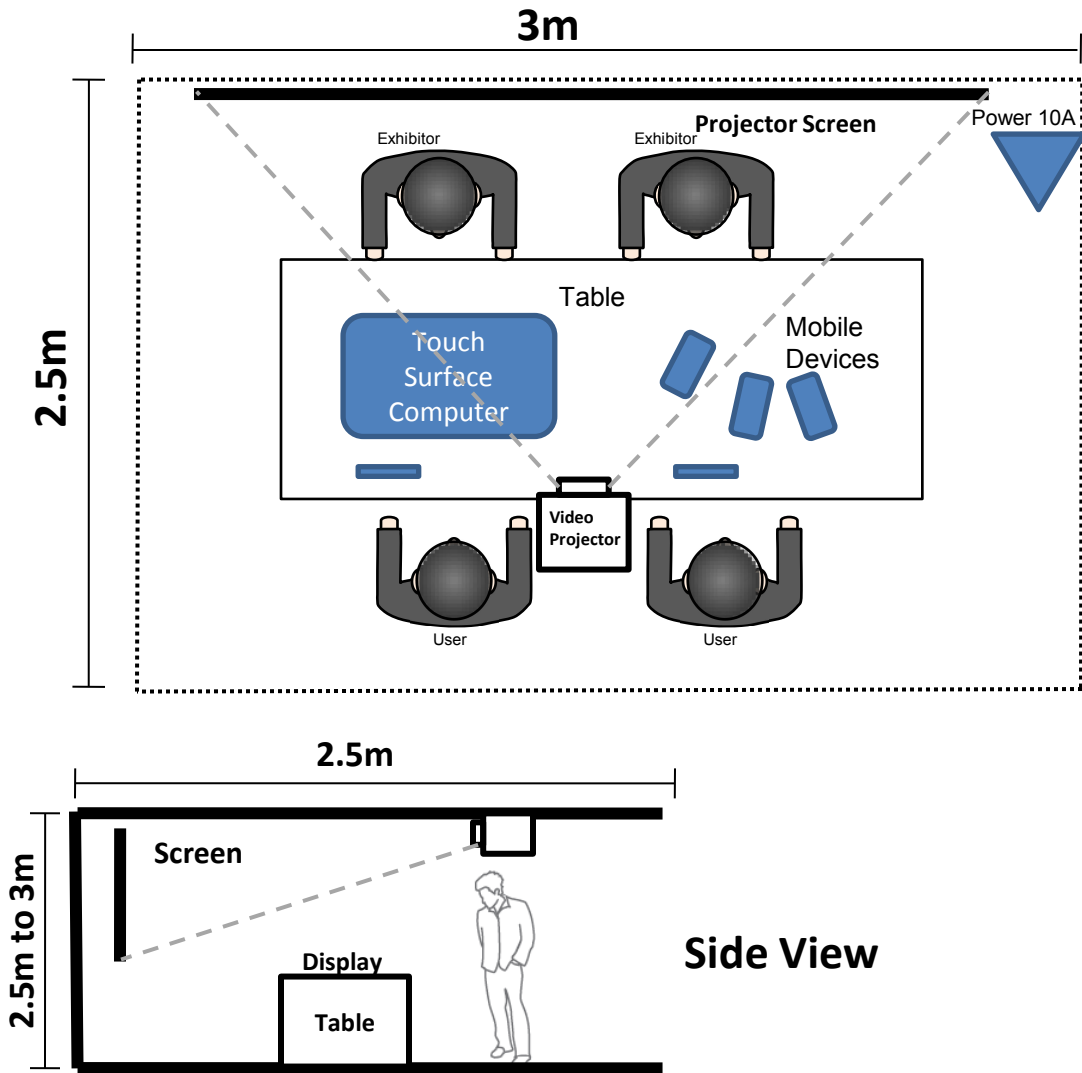

Submission ID : Submission Title

Equipment : PC x 1, Projector x 1, Mobile Touch Devices x2

Required space : 2.5m x 3m

Power requirements : 500w

Hardware requirements : Projector Screen

Light requirement : Not extremely bright area